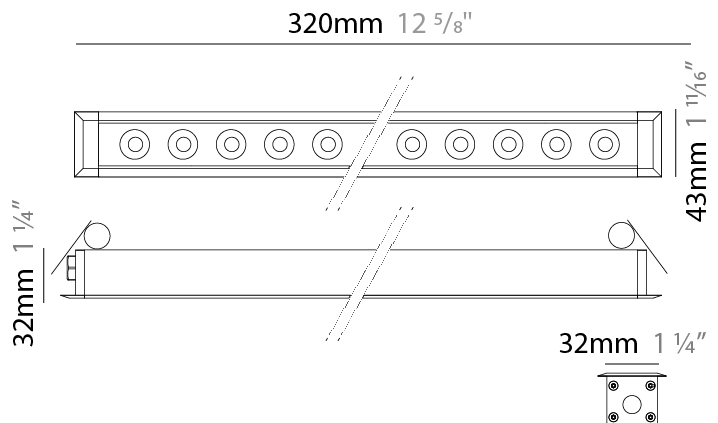

1. To build a product code in our configurator select the specify button on the base model # product page
2. To build a manual product code on this datasheet choose from the options listed below in blue font and add the suffix to the base model #

GENERAL

Series: Mini Corniche

Brand: Platek

Division: Exterior

Mounting Type: Recessed

Mounting Location: Ceiling

Subcategory: Downlight

PHYSICAL

Shape: Rectangle

Length (mm): 320

Length (in): 12 5/8

Width (mm): 43

Width (in): 1 5/8

Height (mm): 32

Height (in): 1 1/4

Ceiling Thickness (mm): 2 - 13

Ceiling Thickness (in): 1/16 - 1/2

Light Distribution: Downlight

Weight (kg): 0.8

Weight (lbs): 1.76

Diffuser: Clear tempered glass

Gasket: Gore-Tex valve to prevent condensation

Fixture Finish: [BLK](#) / [WHI](#) / [GRY](#) / [COR](#) / [ANT](#) / [BRZ](#)

Fixture Material: Extruded Aluminum

Cut-out Measurements: 36mm / 1 7/16" x 310mm / 12 3/16"

ELECTRICAL

Lamp Type: LED

Total Output Wattage (W): 11.5

Dimming: Bluetooth technology or DMX

Control Gear: DMX

Driver Included: No

Driver Location: Remote

Driver Type: Constant Current - Universal

Driver Class: Class 2

Input Voltage (V): 120 - 277

Constant Current (MA): 500

LED

Number of LEDs: 8

Color Temperature (°K): RGBW

CRI: >80 CRI

Lamp Life (hrs): 60000

Special LEDs offerings: RGBW

OPTICAL

Optic°: [26](#) / [40](#) / [ELL](#)

RATINGS AND CERTIFICATIONS

Certified By: Certified for North American Standards

IP rating: IP65

IK Rating: IK07

Bug Rating: B1 U0 G0