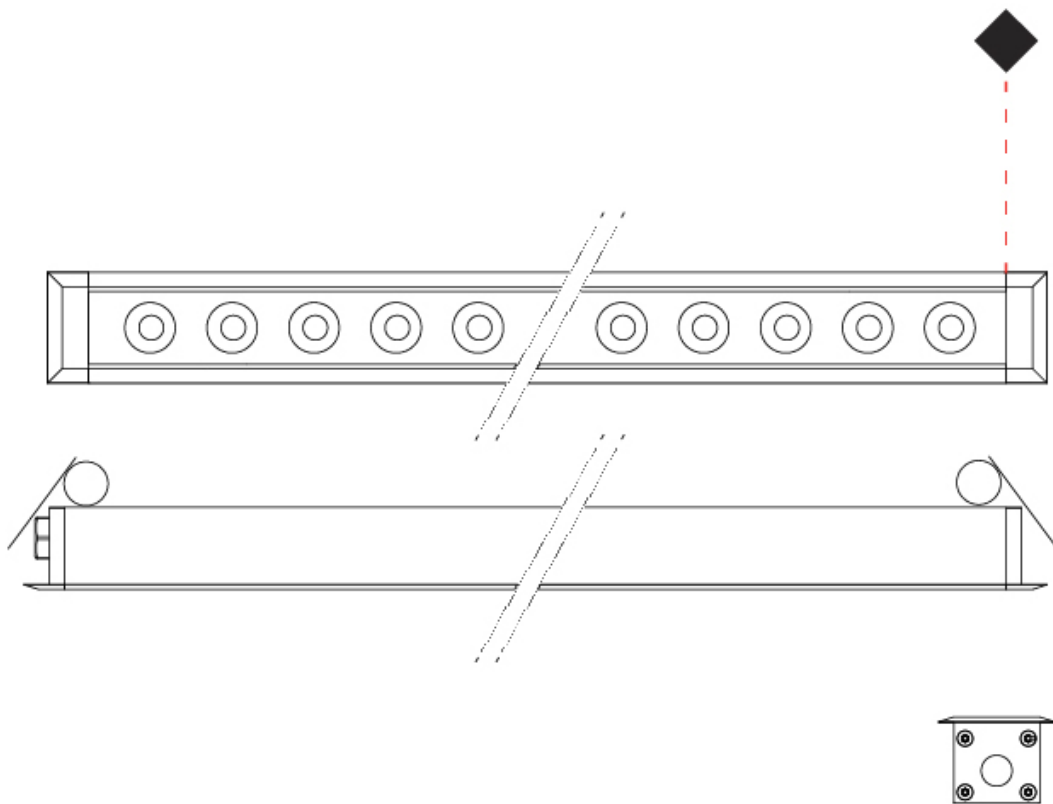

MINI CORNICHE RECESSED

E9Q114-

PROJECT	_____
TYPE	_____
SPECIFIER	_____
QUANTITY	_____
DATE	_____

E